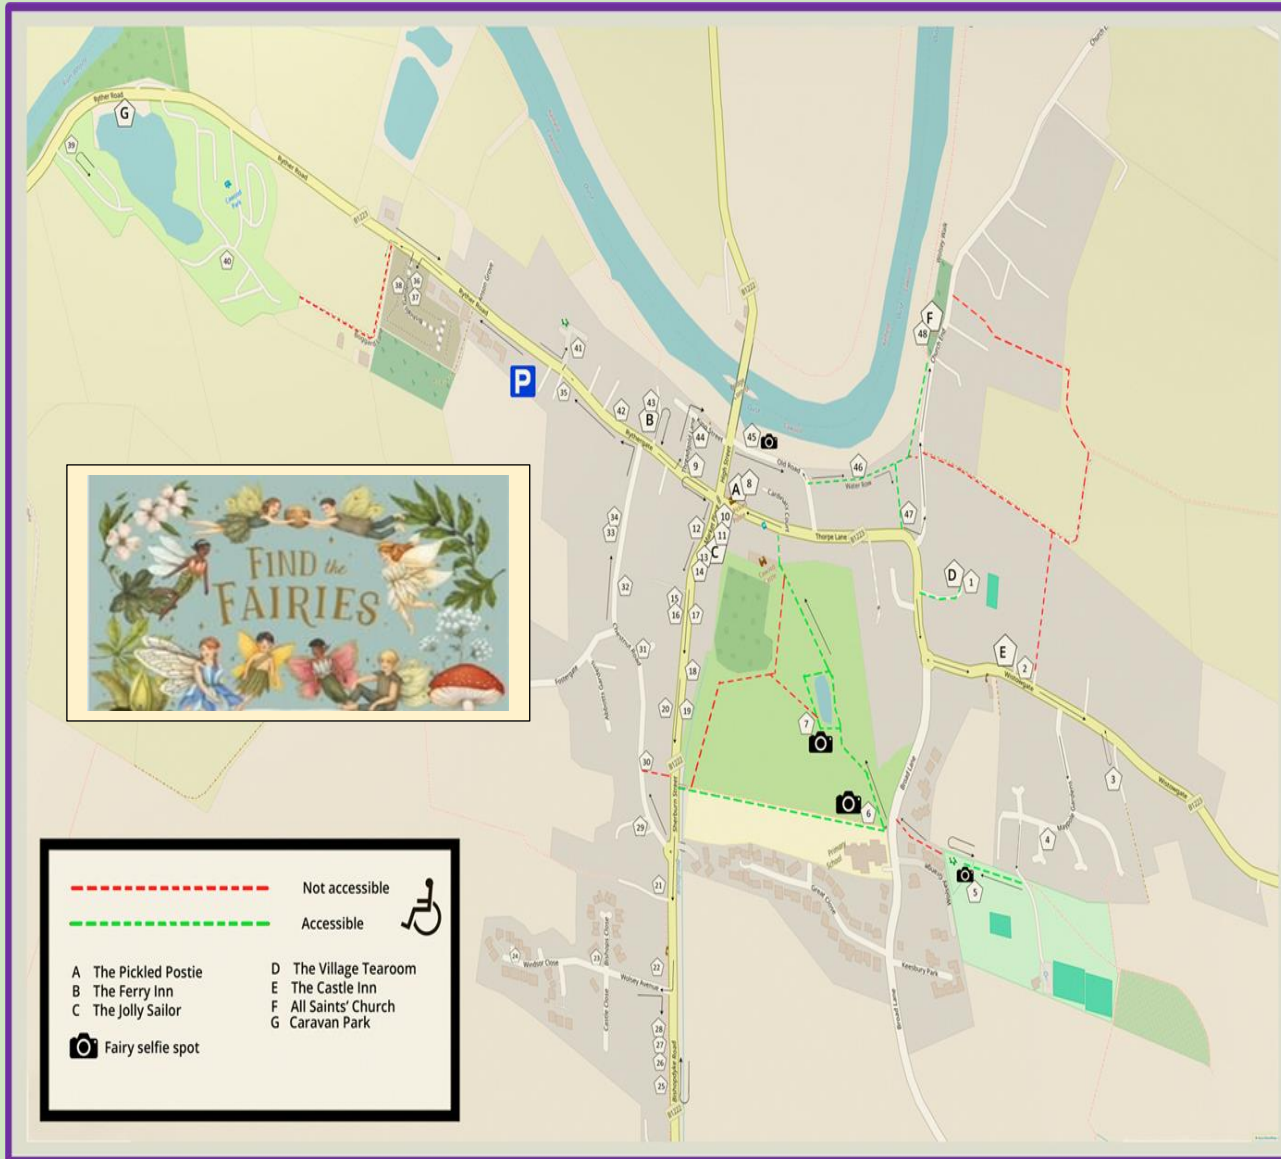

Cawood Fairy Trail 2024 est 2017.....can you find the fairies?

"When the first baby laughed for the first time, the laugh broke into a thousand pieces and they all went skipping about....and that was the beginning of fairies" (St James Bapple, Peter Pan)

Fairy Locations

- | | | |
|----|--|-----|
| 1 | The Village Tearoom | () |
| 2 | 13 Wistowgate | () |
| 3 | Nickey Nackey Lane | () |
| 4 | 57 Maypole Gardens | () |
| 5 | Maypole Gdns Snicket/Playing Fields | () |
| 6 | The Garth (Broad Lane Entrance) | () |
| 7 | Castle Garth Nature Trail | () |
| 8 | Pickled Postie | () |
| 9 | 11 Rythergate | () |
| 10 | 1 Market Place | () |
| 11 | 3 Market Place | () |
| 12 | 8 Market Place | () |
| 13 | 11 Market Place | () |
| 14 | 1 Sherburn Street | () |
| 15 | 12 Sherburn Street | () |
| 16 | 21 Sherburn Street | () |
| 17 | 23 Sherburn Street | () |
| 18 | 37 Sherburn Street | () |
| 19 | 47 Sherburn Street | () |
| 20 | 52 Sherburn Street | () |
| 21 | Wolsey Walk Snicket | () |
| 22 | 1 Bishopdyke Road | () |
| 23 | 1 Bishop's Close | () |
| 24 | 7 Windsor Close | () |
| 25 | 20 Bishopdyke Road | () |
| 26 | 16 Bishopdyke Road | () |
| 27 | 13 Bishopdyke Road | () |
| 28 | 12 bishopdyke Road | () |
| 29 | 93 Chestnut Road | () |
| 30 | EllyTotts, Chestnut Road | () |
| 31 | Enchanted Tree, Chestnut Mews | () |
| 32 | 67 Chestnut Road | () |
| 33 | 12 Chestnut Road | () |
| 34 | Mrs Pepper's Cottage, 10 Chestnut Road | () |
| 35 | 45 Rythergate | () |
| 36 | 1 Bishops Gardens | () |
| 37 | 3 Bishops Gardens | () |
| 38 | 6 Bishops Gardens | () |
| 39 | Ryther Road, Cawood | () |
| 40 | 39 Cawood Caravan Park | () |
| 41 | 8 Riverside Court | () |
| 42 | 28a Riverside House, Rythergate | () |
| 43 | Old Boys' School (Craft Fayre Sun/Mon) | () |
| 44 | Ferry Barn, King Street | () |
| 45 | Water Front, Old Road | () |
| 46 | 9 Water Row | () |
| 47 | 27 Thorpe Lane | () |
| 48 | All Saints' Church | () |